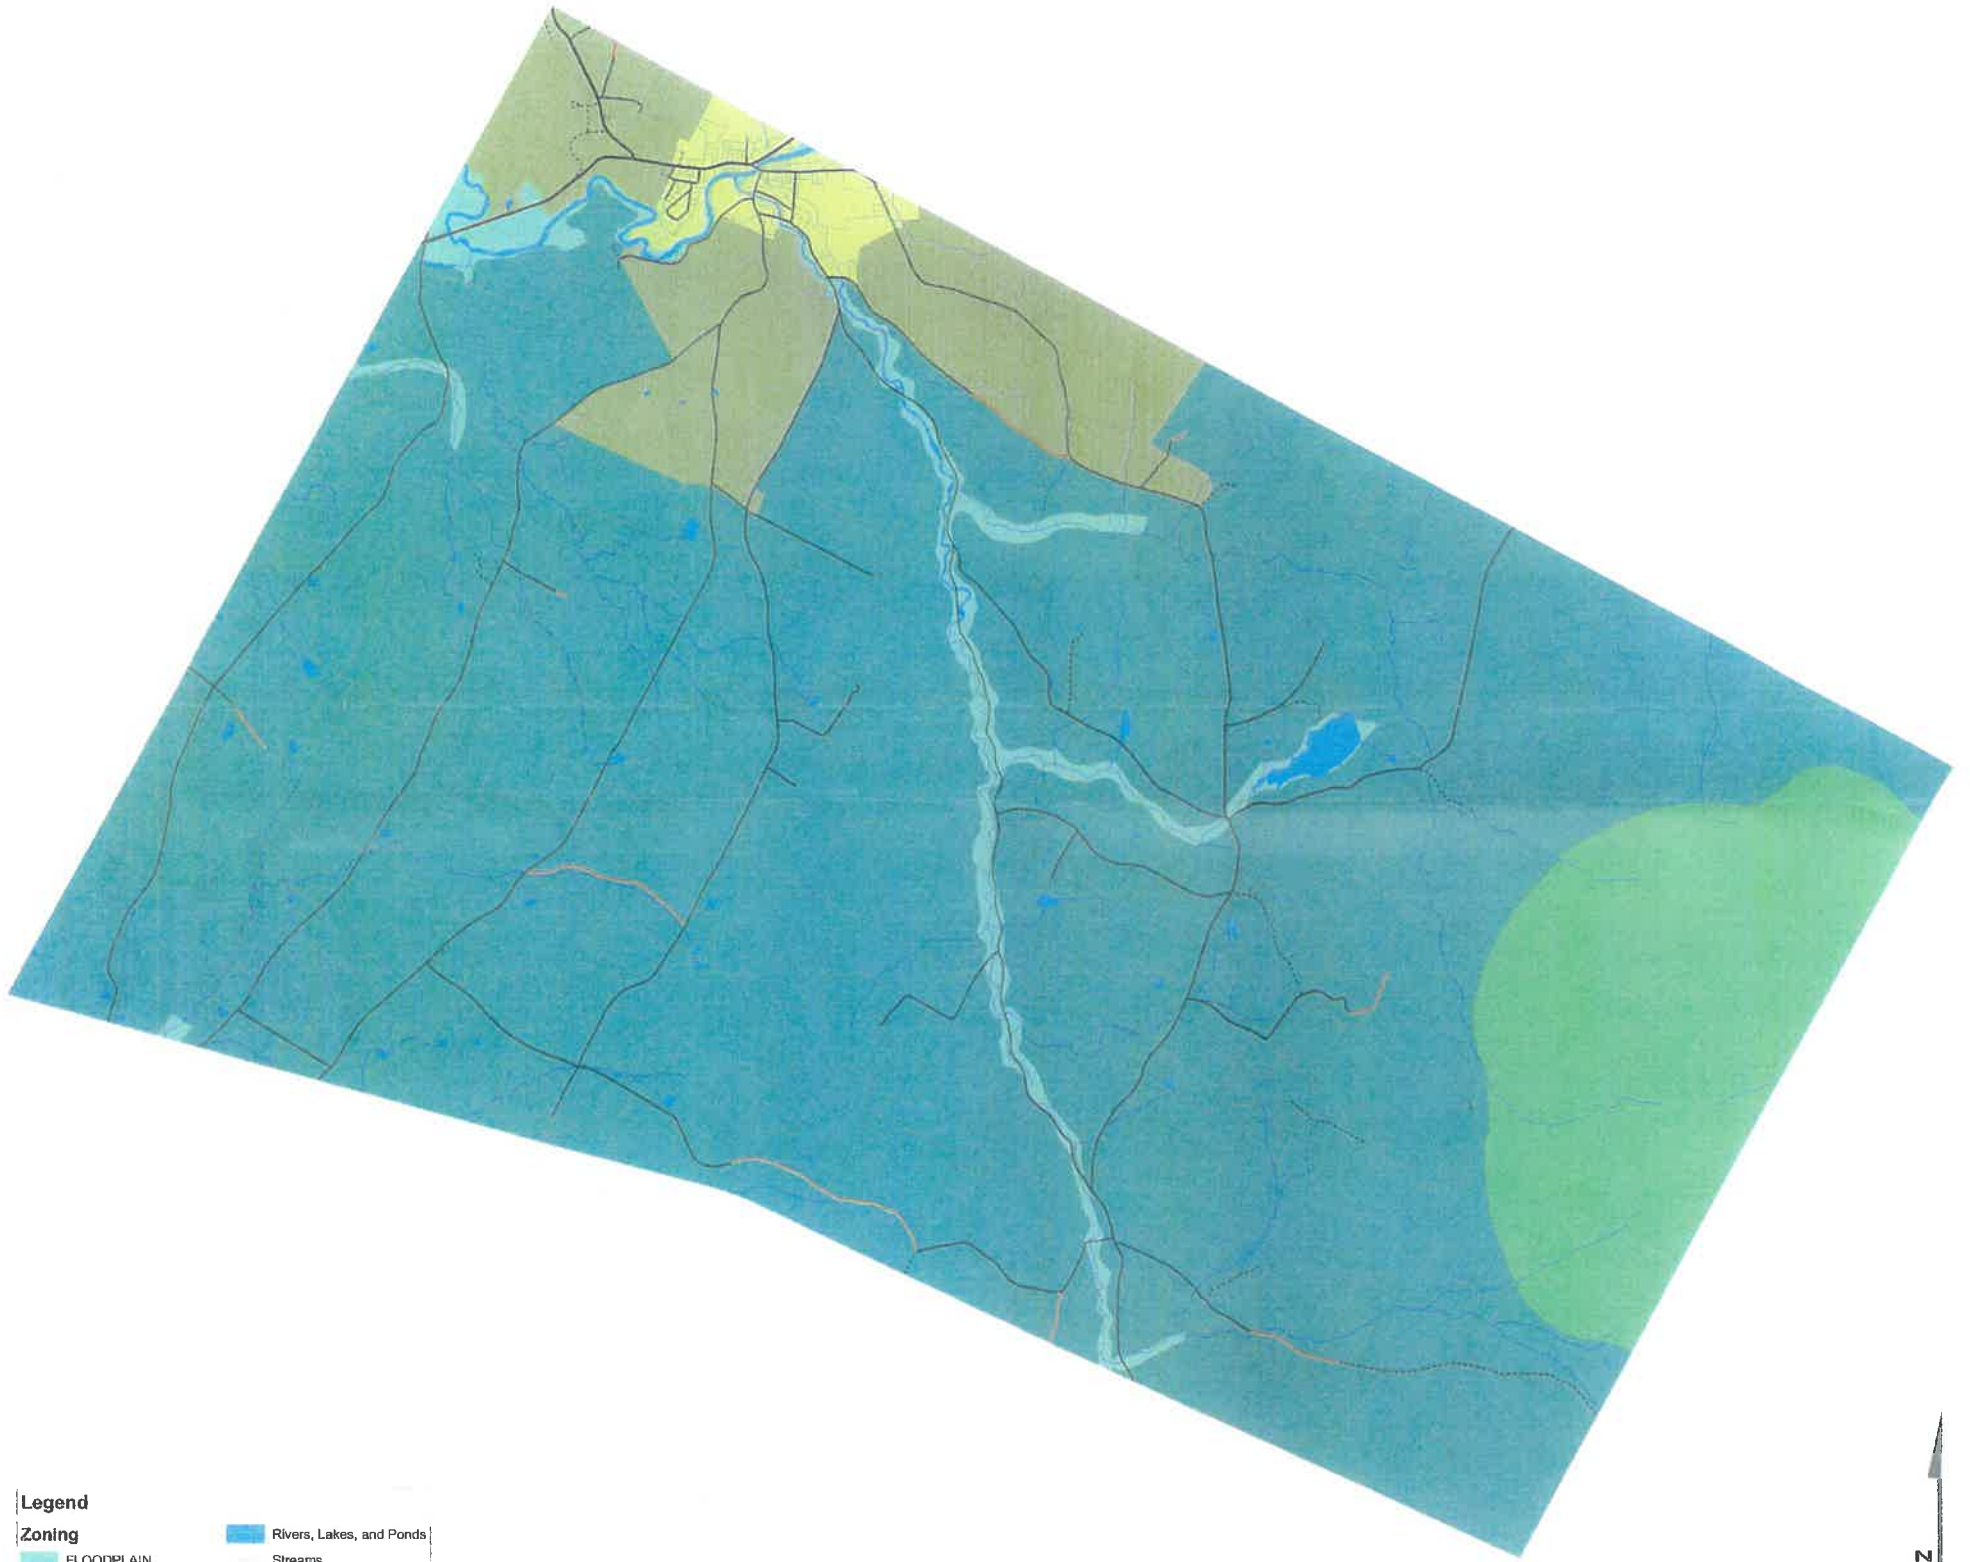

Plainfield Zoning

Legend

Zoning	
FLOODPLAIN	Rivers, Lakes, and Ponds
FOREST/AGRICULTURE	Streams
RESERVE	Town Highways
RURAL RESIDENTIAL	Class 4
VILLAGE DISTRICT	Private Roads
Parcel Lines	Vermont Highways
	US Highways